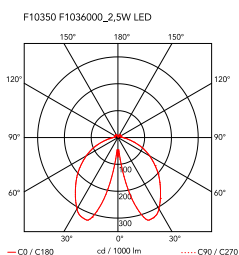

Mounting	Table
Environment	Indoor
Weight	0,28 Kg
Light sources available	1 x EDGE LIGHTING 2,5W 136lm 2700K CRI 90 [i] Dimmable
Emergency	Without
Dimmer	Included
Voltage	100-240/24V
Power	3,5W
Battery	No
Supply included	No

Materials Polymethylmethacrylate

Colors

- F1042057 - Chrome
- F1042015 - Copper