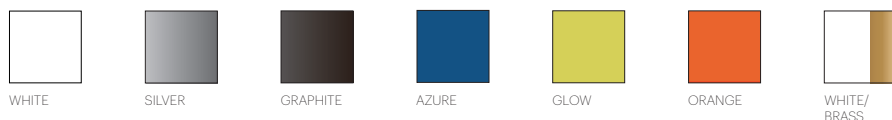

PIXO

DESCRIPTION

Pixo offers maximum utility in a minimal footprint. The compact and efficient LED task light is highly adjustable, allowing you to focus warm, glare-free light where you need it most. For added convenience, the elegant form factor features full-range dimming via its easy to use optical switch. The base integrates a USB port for charging mobile devices. Pixo now offers an expansive array of expressive and sophisticated colors to suit every discerning taste.

FIXTURE TYPE

Table

LIGHT SOURCE

(78x) High-output LED array

PRODUCT CODES

Pixo (White):	PIXO OPT WHT
Pixo (Silver):	PIXO OPT SLV
Pixo (Graphite):	PIXO OPT BLK
Pixo (Azure):	PIXO OPT BLU
Pixo (Glow):	PIXO OPT GLW
Pixo (Orange):	PIXO OPT ORG
Pixo (White/Brass):	PIXO OPT WHT/BRA

LIGHT CONTROL

Full range dim control 100%-10% (optical switch)

FEATURES

- 360° arm rotation
- 180° arm tilt
- 360° shade rotation
- USB charging port
- Advanced LED array eliminates multiple shadows
- ADA compliant
- Ships flat-packed
- OCC model available upon request

SPECIFICATIONS

- Voltage: 120-240V 50-60Hz
- Power consumption: 6W MAX
- Color temperature: 3000K
- Luminosity: 325 Lumens
- Luminaire efficacy: 54 Lumens/Watt
- Color Rendition Index: 90 CRI
- 50K hour lifespan
- Cable length: 6' (182cm)
- Global multi-plug adapter available
- 1 year warranty

CERTIFICATIONS

PACKAGING WEIGHT AND DIMENSIONS

Pixo:	3.45LBS	17" X 9.5" X 2"
	1.6KGS	43cm X 24cm X 5cm

NOTES

- Occupancy sensor model available upon request
- Custom requests can be considered on volume orders

FINISHES

DIMENSIONS

PIXO