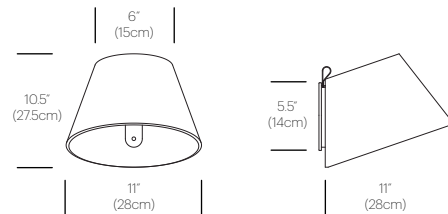

CERTIFICATIONS

PACKAGING WEIGHT AND DIMENSIONS

Lana Wall MINI:	1.85LBS	11.5" X 11.5" X 7.5"
	0.84KGS	29cm X 29cm X 19cm
Lana Wall SM:	2.9LBS	11.5" X 11.5" X 7.5"
	1.32KGS	29cm X 29cm X 19cm
Lana Wall LG:	3.4LBS	13" X 13" X 8.5"
	1.54KGS	33cm X 33cm X 21.5cm

BASE FINISHES

WHITE

CHROME

DIMENSIONS

LANA WALL MINI

LANA WALL SM

LANA WALL LG