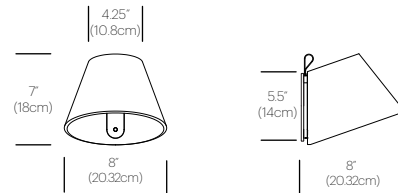

CERTIFICATIONS

PACKAGING WEIGHT AND DIMENSIONS

Lana Wall MINI:	1.85LBS	11.5" X 11.5" X 7.5"
	0.84KGS	29cm X 29cm X 19cm
Lana Wall SM:	2.9LBS	11.5" X 11.5" X 7.5"
	1.32KGS	29cm X 29cm X 19cm
Lana Wall LG:	3.4LBS	13" X 13" X 8.5"
	1.54KGS	33cm X 33cm X 21.5cm

BASE FINISHES

WHITE

CHROME

DIMENSIONS

LANA WALL MINI

LANA WALL SM

LANA WALL LG