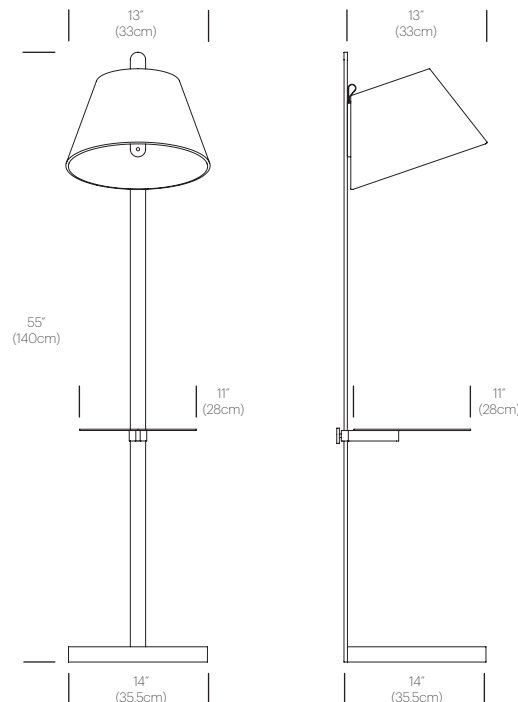

LIGHT CONTROL

Full range dim control 100%-10% (optical switch)

FEATURES

360° shade rotation
Unlimited height adjustability
Magnetic attachment

SPECIFICATIONS

Voltage: 120-240V 50-60Hz
Power consumption: 5.5W
Color temperature: 3000K
Luminosity: 350 Lumens
Luminaire efficacy: 64 Lumens/Watt
Color Rendition Index: 90+ CRI
50K Hour lifespan
Cable length: 9' (274cm)
1 year warranty
Patent pending

CERTIFICATIONS

PACKAGING WEIGHT AND DIMENSIONS

Lana Floor:	7LBS	14" X 14" X 55"
	3.2KGS	35.5cm X 35.5cm X 140cm

NOTES

Custom requests can be considered on volume orders

Pablo

SHADE FINISHES

STONE/
GREY

PEDESTAL FINISH

DIMENSIONS

LANA FLOOR

LANA WALL

DESCRIPTION

Inspired by a fusion of craft and advanced manufacturing, the Lana series is designed to adapt to any space. Lana is comprised of a unique magnetic felt shade that provides limitless attachment possibilities. The new collection debuts with a magnetic LED module which guarantees maximum freedom allowing the light to be attached to any ferrous surface bringing three distinct personalities: wall, table, and floor (with adjustable pedestal).