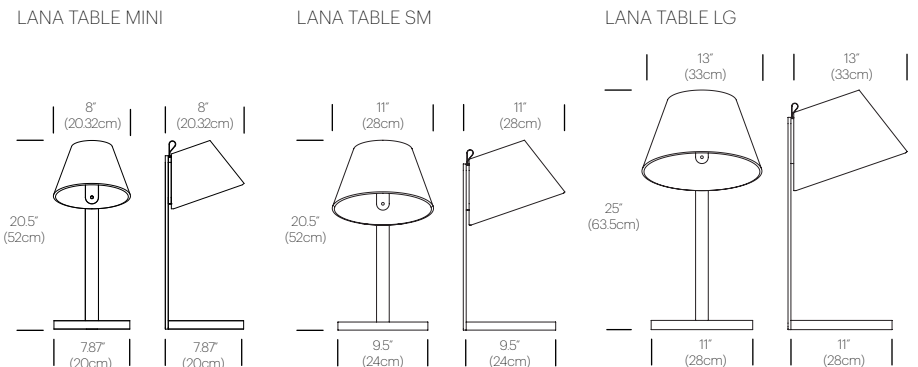

DIMENSIONS