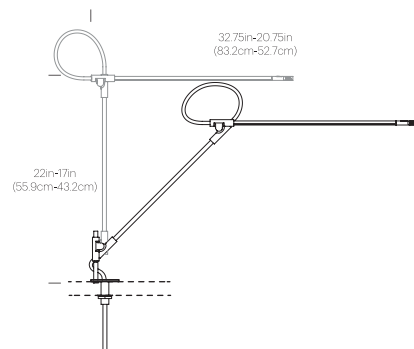

SUPERLIGHT GROMMET