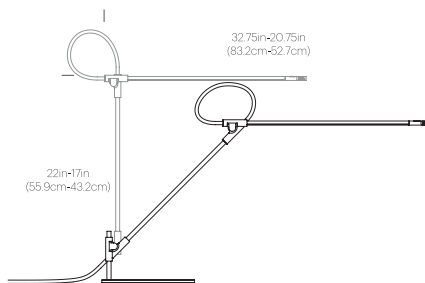

CERTIFICATIONS

Intertek

PACKAGING WEIGHT AND DIMENSIONS

Superlight Table:	8.3LBS	28" X 9" X 3.5"
	3.7KGS	71cm X 23cm X 9cm

NOTES

Custom requests can be considered on volume orders

SUPERLIGHT TABLE

SUPERLIGHT WALL

FEATURES

- 3-axis rotation at each joint
- Ultra-light minimal frame
- Felt base pad
- Advanced LED array eliminates multiple shadows
- Ships flat-packed

SPECIFICATIONS

- Voltage: 120-240V 50-60Hz
- Power consumption: 8.5W
- Color temperature: 3000K
- Luminosity: 700 Lumens
- Luminaire efficacy: 81 Lumens/watt
- Color rendition index: 85+
- 50K hour lifespan
- Cable length: 9' (274cm)
- Global multi-plug adapter available
- Title 20 compliant
- 1 year warranty
- Patent pending