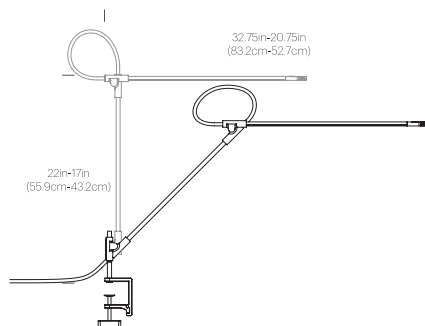

SUPERLIGHT CLAMP