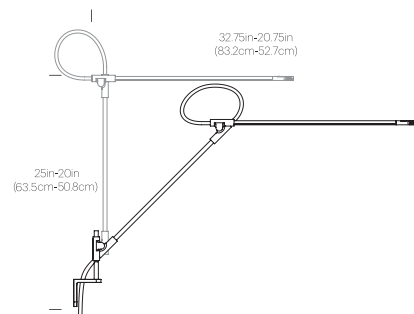

CERTIFICATIONS

Intertek

PACKAGING WEIGHT AND DIMENSIONS

Superlight Table:	8.3LBS	28" X 9" X 3.5"
	3.7KGS	71cm X 23cm X 9cm

NOTES

Custom requests can be considered on volume orders

SUPERLIGHT TABLE

SUPERLIGHT WALL

FEATURES

- 3-axis rotation at each joint
- Ultra-light minimal frame
- Felt base pad
- Advanced LED array eliminates multiple shadows
- Ships flat-packed

SPECIFICATIONS

- Voltage: 120-240V 50-60Hz
- Power consumption: 8.5W
- Color temperature: 3000K
- Luminosity: 700 Lumens
- Luminaire efficacy: 81 Lumens/watt
- Color rendition index: 85+
- 50K hour lifespan
- Cable length: 9' (274cm)
- Global multi-plug adapter available
- Title 20 compliant
- 1 year warranty
- Patent pending