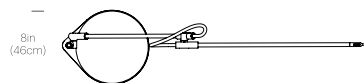

SPECIFICATIONS

- Voltage: 120-240V 50-60Hz
- Power consumption: 8.5W
- Color temperature: 3000K
- Luminosity: 700 Lumens
- Luminaire efficacy: 81 Lumens/watt
- Color rendition index: 85+
- 50K hour lifespan
- Cable length: 9' (274cm)
- Global multi-plug adapter available
- Title 20 compliant
- 1 year warranty
- Patent pending

CERTIFICATIONS

Intertek

PACKAGING WEIGHT AND DIMENSIONS

Superlight Table:	8.3LBS	28" X 9" X 3.5"
	3.7KGS	71cm X 23cm X 9cm

NOTES

Custom requests can be considered on volume orders

SUPERLIGHT TABLE

SUPERLIGHT WALL

FEATURES

- 3-axis rotation at each joint
- Ultra-light minimal frame
- Felt base pad
- Advanced LED array eliminates multiple shadows
- Ships flat-packed

SPECIFICATIONS

- Voltage: 120-240V 50-60Hz
- Power consumption: 8.5W
- Color temperature: 3000K
- Luminosity: 700 Lumens
- Luminaire efficacy: 81 Lumens/watt
- Color rendition index: 85+
- 50K hour lifespan
- Cable length: 9' (274cm)
- Global multi-plug adapter available
- Title 20 compliant
- 1 year warranty
- Patent pending