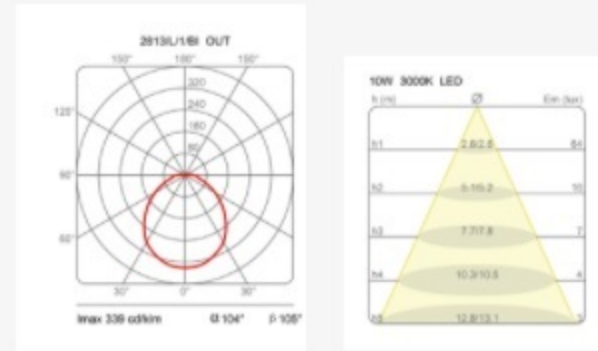

technical specifications

select Code	select Body Color
2813/L/1/AN	anthracite
2813/L/1/BI	white
2813/L/1/CO	corten