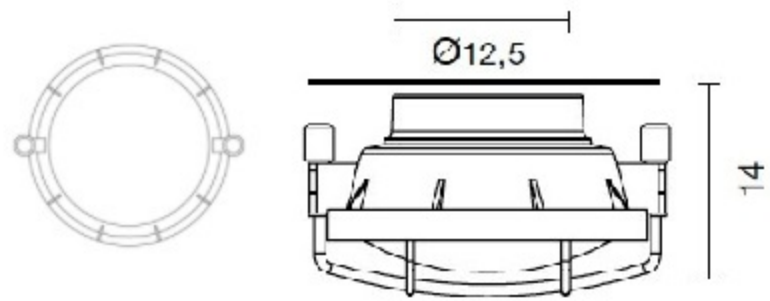

## 2813/L/1 out

design elio martinelli, 1984

Outdoor ceiling lamp, diffused light. Resin structure, polycarbonate diffuser, stainless steel grill. White, anthracite or corten paint structure. LED light source and electronic driver integrated.

### technical drawing