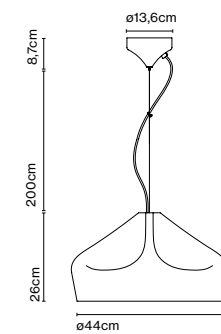

Pleat Box 47

Pleat Box 47

Code	Finish
A636-067	● White - White
A636-068	● White - Gold
A636-069	● Grey - White
A636-070	● Grey - Gold
A636-071	● Terracotta - White
A636-072	● Terracotta - Gold
A636-087	● Black - White
A636-088	● Black - Gold
A636-103	● Brown - White
A636-104	● Brown - Gold

Materials
 Shade: Ceramic with the inner part in brilliant white enamel or gold
 Canopy: Ceramic
 Cord: Fabric

Product type: Pendant
Light source: E27 LED Standard 8W
Weight: Net 4,6 kg – Gross 6 kg
Package: 57 x 57 x 36 cm – 6 kg Vol – 0,1 m³

Cable length: 2 m
 Wire installation: Hardwired
 Color cord: White whenever the inner or the outer part of the lamp is white. If not, it is black.
 Canopy color: Same color as chosen shade