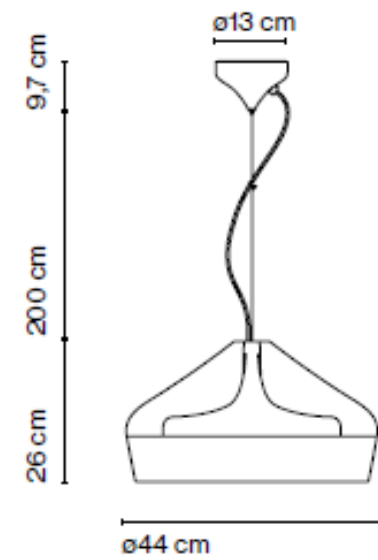

Pleat Box 47

Pleat Box 47

Code	Finish
A636-067	● White - White
A636-068	● White - Gold
A636-069	● Grey - White
A636-070	● Grey - Gold
A636-071	● Terracotta - White
A636-072	● Terracotta - Gold
A636-087	● Black - White
A636-088	● Black - Gold
A636-103	● Brown - White
A636-104	● Brown - Gold

Materials
 Shade: Ceramic with the inner part in brilliant white enamel or gold
 Canopy: Ceramic
 Cord: Fabric

Product type: Pendant
Light source: E27 LED Standard 8W
Weight: Net 4,6 kg – Gross 6 kg
Package: 57 x 57 x 36 cm – 6 kg Vol – 0,1 m³

Cable length: 2 m
 Wire installation: Hardwired
 Color cord: White whenever the inner or the outer part of the lamp is white. If not, it is black.
 Canopy color: Same color as chosen shade