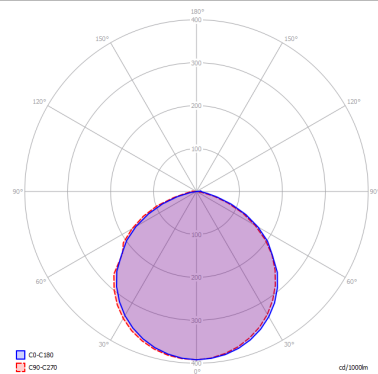

PUZZLE

Single Square

FEATURES

- Frame:** Metal
- Diffusor:** None
- Dimmable:** Yes
- Dimmer:** Not Included
- Bulb:** Included

BULB

LED 2700K 1 x 17W | 1700 lm

or

LED 3000K 1 x 17W | 1800 lm

SPECIFICATION SHEET

CERTIFICATION

PHOTOMETRIC CURVE

FRAME	DIFFUSOR	LED COLOUR	CODE
● Matte Black 9005	None	2700K	146030
● Matte White 9016	None	2700K	146008
● Matte Black 9005	None	3000K	146031
● Matte White 9016	None	3000K	146004