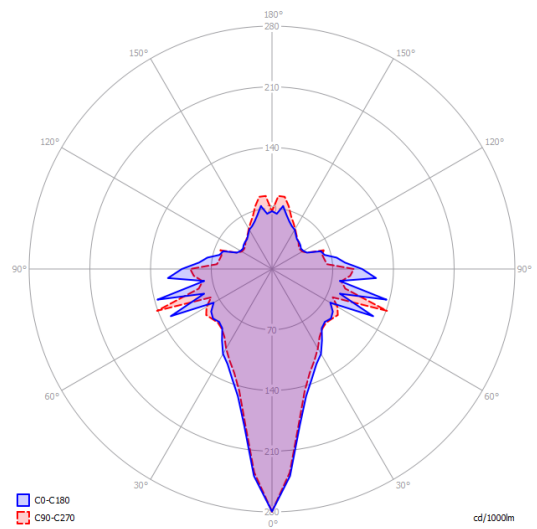

Jefferson small

Light source

LED
2700 K
3 W / 450 lm
350 mA
CRI 90
MacAdam 3-Step

LED and driver included

Structure: Metal

-  Black Chrome
-  Gold

Diffuser: Bohemian crystal

-  Clear Crystal
-  Clear Crystal

Cluster suspension lamps must be installed on a *canopy*: find out more on lodes.com/en/canopies

Jefferson small

LED
2700 K
3 W / 450 lm
350 mA
CRI 90
MacAdam 3-Step

Polar diagram

Options of Jefferson

Jefferson mini