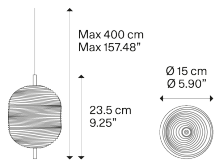

Jefferson small

Light source

LED
2700 K
3 W / 450 lm
350 mA
CRI 90
MacAdam 3-Step

LED and driver included

Structure: Metal

-  Black Chrome
-  Gold

Diffuser: Bohemian crystal

-  Clear Crystal
-  Clear Crystal