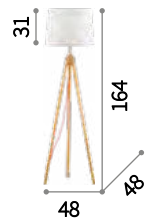

York

Natural wooden tripod stand with metal details. PVC foil shade coated with fabric. Power cable coated with fabric. Available also with white or black shades and frame.

ON
OFF Lamp with integrated switch.

IP20

2,810 Kg / 0,0947 m³
E27 max 1 x 60W

121406

089805

121437

3000 K / 860 Lm
101347