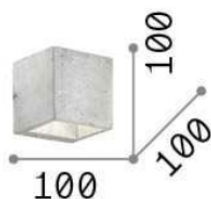

General info

DECORATIVO - Wall

Indoor wall mounted lamp with direct/indirect light emission

Ean	8021696141268
Item	KOOL AP1
Guarantee	5 years
Gross weight	0.83 kg
Volume	0.003604 m ³

Technical info

Net weight	0.7 kg
Insulation class	II
Protection index	IP20
Operating temperature	0° ~ +40 °C
Dimmer	Non-dimmable
Power output	220-240 V AC
Power supply	Not required