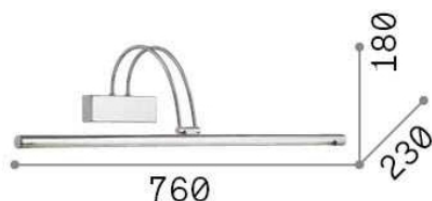

Source info

Integrated source	Integrated LED module
Replaceable source	YES (by qualified operators only)
Power	LED 8W
Emission	Direct
Max consumption	max 8 W
Features LED	LED SMD
CCT	3000 K
Duration LED (t. 25°C)	20000 h
CRI	> 80
Light beam	110°
Light beam flux	860 lm
Useful light flux	450 lm
Standby power	< 0.50