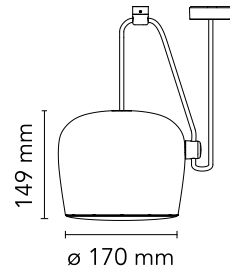

12W - 725lm - 2700K - CRI > 90

Suspended light fitting. Body in varnished aluminium sheet, shade in photo-etched optical polycarbonate. Internal reflector in photo-etched PC. Directionable body. Powered directly from mains. The LED can be dimmed with a «Triac for Led» dimmer approved by Flos. Flos does not respond in case of wrong electrical connection system installations. The cable has a useful length of 9 metres and thus the lamp can be suspended 3 metres from the ceiling. Multiple rose with capacity to connect up to 5 Aim Small also available.

Are you a professional and your project needs consulting and support?

[BOOK AN APPOINTMENT](#)