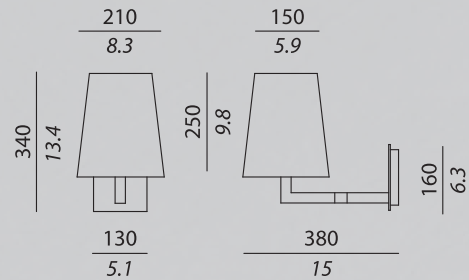

WIDTH : 10.7 inc
DEPTH : 10.7 inc
HIGHT : 11.4 inc
WEIGHT : 4.4 lb

Box 2:

WIDTH : 10.7 inc
DEPTH : 11.4 inc
HIGHT : 11.4 inc
WEIGHT : 1.1 lb

BODY FINISH:

Chrome

Light satin bronze

SHADE FINISH:

White cotton

Oper grey

Oper brown

White linen

TECHNICAL DRAWINGS

CERTIFICATION