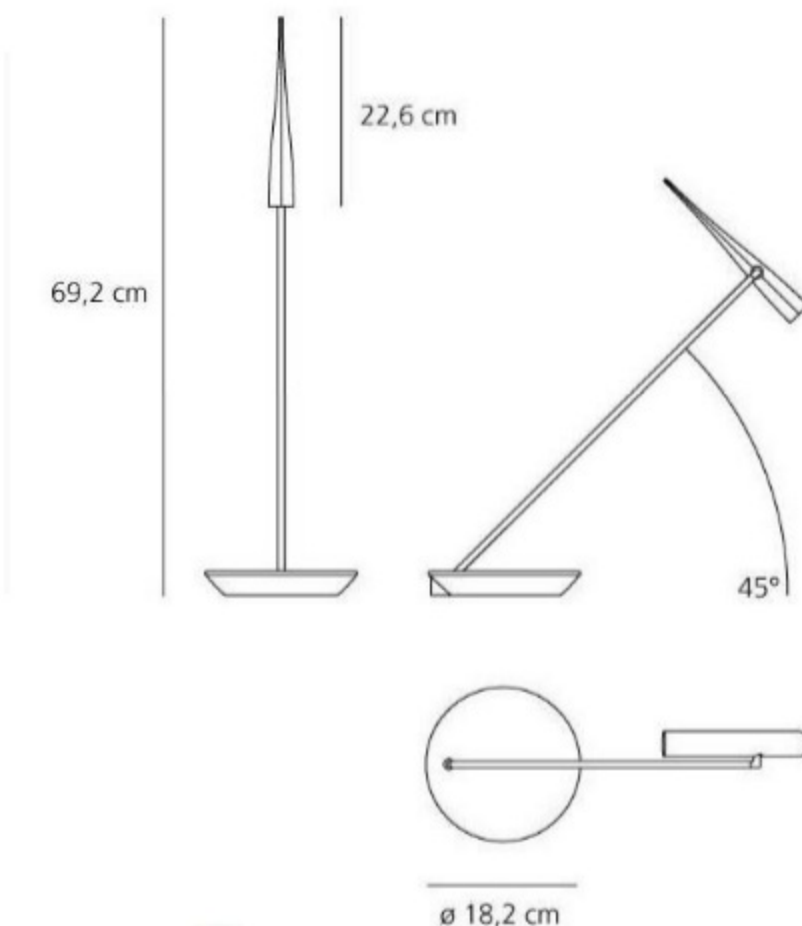

Egle Table

Table Lamp from Artemide

Egle Table

Egle Table, table standing luminaire for adjustable direct LED lighting. Spherical pivot on base allows for wide range of rotation. Diffuser rotates 300 degrees, stem rotates 150 degrees, vertically and 40 degrees horizontally. Base acts as a reflector when diffuser is directed downwards, slightly concave for of base enables uses as an object holder. Stem in aluminum, base and diffuser in die-cast aluminum available in polished white, polished black, or polished chrome finish. Interchangeable plug options accommodate most electrical outlets for global versatility

SKU: 1470010A

Color: Chrome

Egle Table lamp chrome, with dimmer,
LED light included, 3W 4000K 230V,
Size: ø18.2 x 69.2 cm.

DETAILS

MORE INFORMATION

Brand	Artemide
Light Color	Warm White
Dimension	182mm x 692mm
Designer	Michel Boucquillon
Orientation	Rotatable
Control	Dimmable