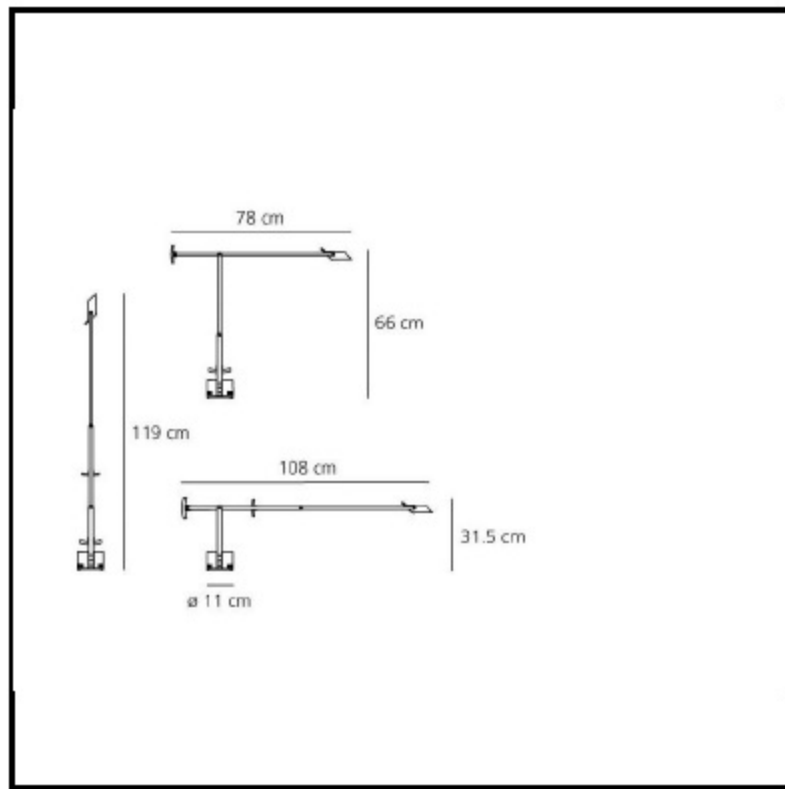

Tizio Led - 2700K

Richard Sapper

IP20   ENEC CE 

LUMINAIRE

- Transformer availability: **Integrated**
- Watt: **8W**
- Voltage: **220-240V**
- Delivered lumens output: **439lm**
- CCT: **2700K**
- Efficiency: **61%**
- Efficacy: **54.9lm/W**
- CRI: **90**
- Dimmer Typology: **Microswitch Dimmer**

PRODUCT CODE: A0092W10

FEATURES

- Article Code: **A0092W10**
- Colour: **Black**
- Installation: **Table**
- Material: **aluminium, technopolymer**
- Series: **Design Collection**
- Environment: **Indoor**
- Area contract: **Hospitality, Office, Residential**
- Emission: **Direct Adjustable**
- design by: **Richard Sapper**

DIMENSIONS

- Length: **cm 78**
- Height: **cm 66**
- Base Diameter: **cm 11**
- Max Extension Height: **cm 119**
- Max Extension Length: **cm 108**
- Inclination: **-42+42**

SOURCES INCLUDED

- Category: **Led**
- Number: **1**
- Watt: **6.29W**
- Delivered lumens output: **657lm**
- Color temperature (K): **2700K**
- CRI: **90**
- Color Tolerance: **MacAdam 2SDCM**
- Efficacy: **104lm/W**
- Service Life: **50000-L90**