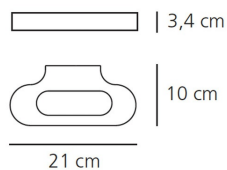

DIMENSIONS

OPTICS

Emission:	Direct/indirect
-----------	-----------------

DIMENSIONS

Length:	cm 21
Width:	cm 10
Height:	cm 3.4
Impact Resistance:	N/D
Glow Wire Test:	750°C

COLOUR

LAMPS INCLUDED

Category:	HALO
Number:	1
Lbs:	Qt-de12
Watt:	120W
Socket:	R7s
Type:	Hdg
Luminous Flux (lm):	2300lm
Colour Rendering:	1a
Colour temperature (K):	2950K
Duration (h):	2000h