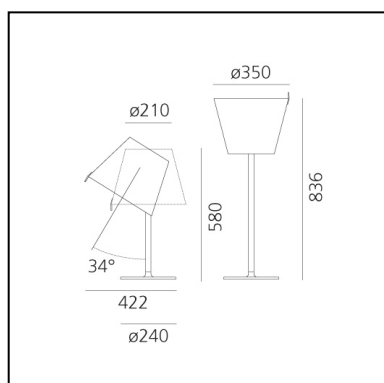

Melampo Table - Grey

Adrien Gardère

IP20      

LUMINAIRE

- Watt: **104W**
- Voltage: **220V-240V**
- Delivered lumens output: **967lm**
- CCT: **2800K**
- Efficiency: **58%**
- Efficacy: **9.3lm/W**
- CRI: **100**

Notes

Adjustable diffuser into three different positions.

DESCRIPTION

Base in painted zamac; painted aluminium stem; diffuser in silk satin fabric on a plastic frame.

PRODUCT CODE: 0315010A

FEATURES

- Article Code: **0315010A**
- Colour: **Grey**
- Installation: **Table**
- Material: **Aluminium, zamak, silk satin fabric and technopolymer**
- Series: **Design Collection**
- Environment: **Indoor**
- Area contract: **Hospitality, Residential**
- Emission: **Diffused And Direct, indirect**
- design by: **Adrien Gardère**

DIMENSIONS

- Height: **cm 58**
- Diameter: **cm 35**
- Base Diameter: **cm 24**
- Max Extension Height: **cm 83.6**
- Impact Resistance: **N/D**
- Glow Wire Test: **650°**

NOT INCLUDED SOURCES

- Category: **HALO**
- Number: **2**
- Watt: **57W**
- Socket: **E27**
- Color Rendering: **2800K**

ALTERNATIVE SOURCES

- Category: **LED RETROFIT**
- Number: **2**
- Watt: **8W**
- Delivered lumens output: **900lm**
- Socket: **E27**