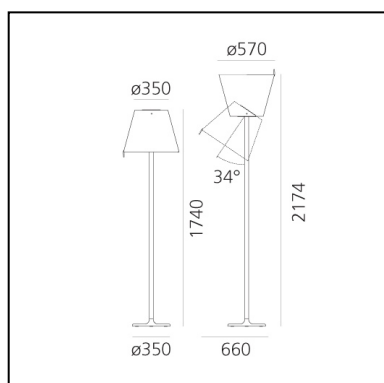

Melampo Mega - Bronze Ecrù

Adrien Gardère

IP20      Dimmerable: 

LUMINAIRE

- Watt: **300W**
- Voltage: **220V-240V**
- Delivered lumens output: **3562lm**
- CCT: **2900K**
- Efficiency: **62%**
- Efficacy: **11.87lm/W**
- CRI: **100**

Notes

With dimmer. Adjustable diffuser into three different positions.

DESCRIPTION

Base in painted zamac; painted aluminium stem; diffuser in silk satin fabric on a plastic frame.

PRODUCT CODE: 0577020A

FEATURES

- Article Code: **0577020A**
- Colour: **Ecrù**
- Installation: **Floor**
- Material: **Aluminium, zamak, silk satin fabric and technopolymer**
- Series: **Design Collection**
- Environment: **Indoor**
- Area contract: **Hospitality, Residential**
- Emission: **Direct, Diffused Adjustable, indirect**
- design by: **Adrien Gardère**

DIMENSIONS

- Height: **cm 174**
- Diameter: **cm 57**
- Base Diameter: **cm 35**
- Max Extension Height: **cm 217**
- Inclination: **cm 34**
- Impact Resistance: **N/D**
- Glow Wire Test: **650°**

NOT INCLUDED SOURCES