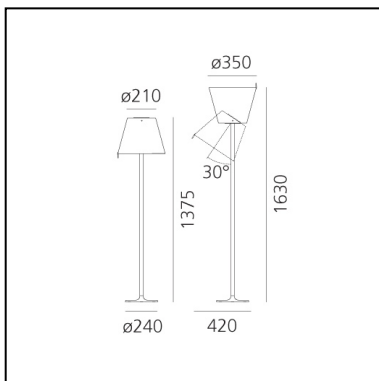

Melampo Floor - Grey

Adrien Gardère

IP20    

LUMINAIRE

- Watt: **104W**
- Voltage: **220V-240V**
- Delivered lumens output: **967lm**
- CCT: **2800K**
- Efficiency: **58%**
- Efficacy: **9.3lm/W**
- CRI: **100**

Notes

Adjustable diffuser into three different positions.

DESCRIPTION

Base in painted zamac; painted aluminium stem; diffuser in silk satin fabric on a plastic frame.

PRODUCT CODE: 0123010A

FEATURES

- Article Code: **0123010A**
- Colour: **Grey**
- Installation: **Floor**
- Material: **Aluminium, zamak, silk satin fabric and technopolymer**
- Series: **Design Collection**
- Environment: **Indoor**
- Area contract: **Hospitality, Residential**
- Emission: **Direct, Diffused Adjustable, indirect**
- design by: **Adrien Gardère**

DIMENSIONS

- Height: **cm 137**
- Diameter: **cm 35**
- Base Diameter: **cm 24**
- Max Extension Height: **cm 163**
- Inclination: **cm 30**
- Impact Resistance: **N/D**
- Glow Wire Test: **650°**

NOT INCLUDED SOURCES

- Category: **HALO**
- Number: **2**
- Watt: **57W**
- Socket: **E27**
- Color Rendering: **2800K**

ALTERNATIVE SOURCES

- Category: **LED RETROFIT**
- Number: **2**
- Watt: **8W**
- Socket: **E27**