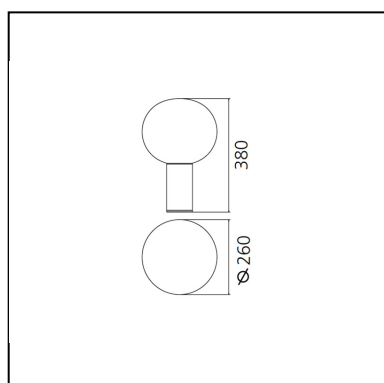

Laguna 26 Table

Matteo Thun & Partners

IP20

LUMINAIRE

- Watt: **17W**
- Voltage: **220-240V**
- Delivered lumens output: **1566lm**
- Efficiency: **79%**
- Efficacy: **92.11lm/W**
- CRI: **80**
- Dimmer Typology: **Microswitch Dimmer**

DESCRIPTION

A wide collection of glass lighting appliances available in three sizes. Each size is available in the table, floor, ceiling and suspension version. Materials: lamp body in extruded aluminum; diffuser in blown glass. Specification: the milkywhite, blown glass with crystal nuances produces a soft spot light on the table top or wall, plus a highperforming light towards the surrounding environment.

PRODUCT CODE:

- **1805160A - Satin Bronze**
- **1805140A - Satin brass**

FEATURES

- Installation: **Table**
- Material: **Blown glass, aluminium**
- Series: **Design Collection**
- design by: **Matteo Thun & Partners**

DIMENSIONS

- Height: **cm 38.3**
- Diameter: **cm 26**
- Base Diameter: **cm 9**
- Glow Wire Test: **750°C**

SOURCES NOT INCLUDED

- Category: **LED RETROFIT**
- Number: **1**
- Watt: **20W**
- Socket: **E27**