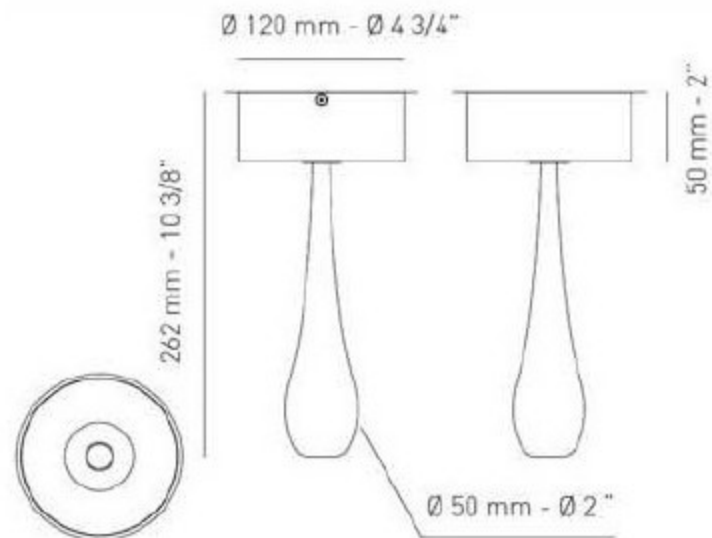

STILLA

STILLA CEILING

AXO LIGHT MIND LED STILLA CEILING LAMP PLAFOND COLORS

kg 0.87 m³ 0.0073

DESCRIPTION

STILLA

Manufacturer: Axo Light
Design: Manuel Vivian
Voltage: 230 V
Driver: included
Light source: Led
LED color: cold - 4000K
Luminaire color: matt black

Size: height 26.2 cm, diameter of the ceiling 12 cm, diameter of the luminous element 5 cm
We recommend: all modern Still premises

- original ceiling fixture with two light sources: in the base of the plafond and in the reflector element.

Modern colors preferred by all designers, regardless of their country of origin:

black, white. The elongated shape suggests many applications and functions,

it will be perfect for high and typical rooms: 2.50 m - 2.60 m. It illuminates the ceiling and projects a beam of light onto the floor - an original idea.

The **Stilla** line includes configuration elements:

- wall lamp equipped with a controller
- pendant lamp equipped with a controller
- ceiling lamp equipped with a controller

Elements of the **Stilla** line allow you to create many interesting arrangements with their participation and other elements of the MIND LED collection.