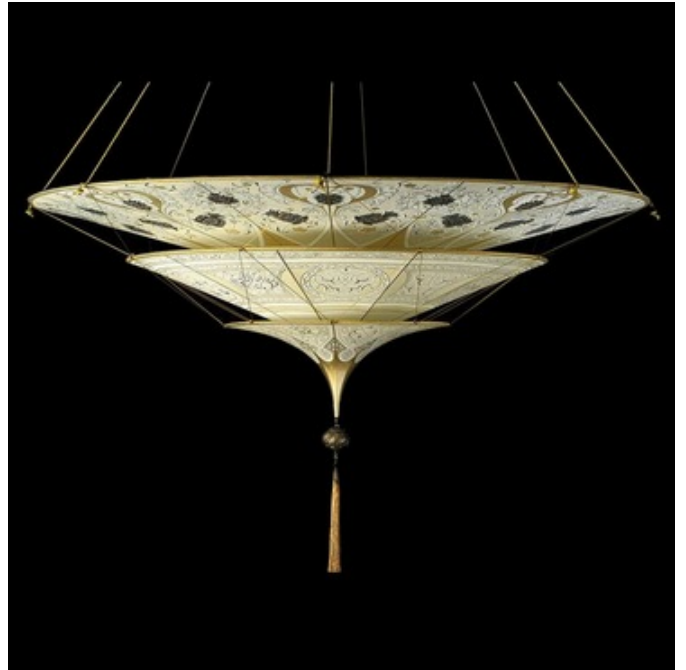

DESIGNER

Mariano Fortuny

BRAND

Venetia Studium

DESCRIPTION

Scheherazade Multi Tier suspension features a pure silk shade, brass structure and a dark brown canopy. Available in hand painted brown geometric, green herbarium, brown floral or an ivory plain silk shade. Available in a 2-tier and 3-tier option. Made in Italy.

Shown in: Brass / Brown Geometric

SHADE COLOR	Brown Geometric
BODY FINISH	Brass
LAMP	4 x A19/Medium (E26)/72W/120V Incandescent
WATTAGE	288W
DIMMER	Incandescent
DIMENSIONS	49.41"W x 29.13"H

Technical Information

PRODUCT DIMENSIONS	Maximum Overall Height: 73.62"
---------------------------	--------------------------------

PRODUCT NUMBER	VEN2345
-----------------------	---------

COMPANY	PROJECT	FIXTURE TYPE	APPROVED BY	DATE