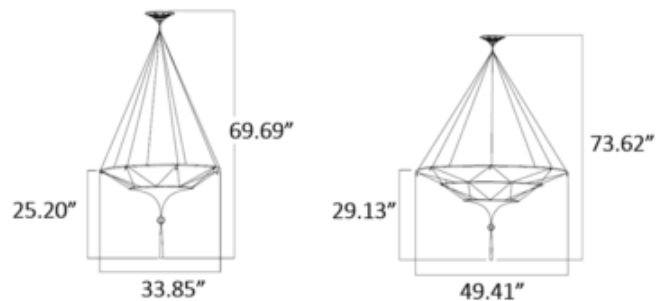

DESIGNER

Mariano Fortuny

BRAND

Venetia Studium

DESCRIPTION

Scheherazade Multi Tier suspension features a pure silk shade, brass structure and a dark brown canopy. Available in hand painted brown geometric, green herbarium, brown floral or an ivory plain silk shade. Available in a 2-tier and 3-tier option. Made in Italy.

Shown in: Brass / Brown Geometric

SHADE COLOR	Brown Geometric
BODY FINISH	Brass
LAMP	4 x A19/Medium (E26)/72W/120V Incandescent
WATTAGE	288W
DIMMER	Incandescent
DIMENSIONS	49.41"W x 29.13"H

Technical Information

PRODUCT DIMENSIONS	Maximum Overall Height: 73.62"
---------------------------	--------------------------------

PRODUCT NUMBER	VEN2345
-----------------------	---------

COMPANY	PROJECT	FIXTURE TYPE	APPROVED BY	DATE