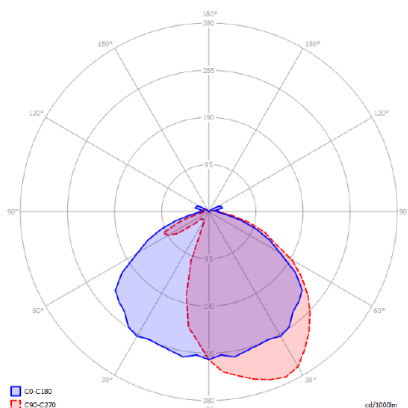

Net weight: 0.60 kg

Gross weight: 0.92 kg

Parcels: N°1

Volume: 0.013 m³

IP20

Energy Saving

Dim Triac

Polar diagram

Puzzle Round Single

LED

- 2700 K
- 2 x 16W | 3400 lm
- 220-240V
- CRI 92
- MacAdam 3-Step

 LED and driver included

LED

- 3000 K
- 2 x 16W | 3600 lm
- 220-240V
- CRI 92
- MacAdam 3-Step

 LED and driver included