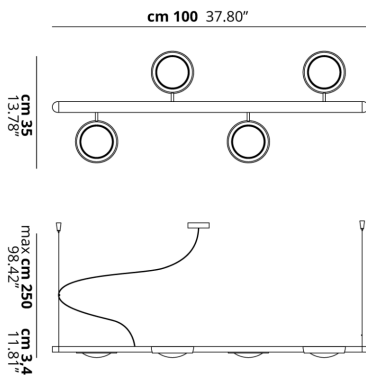

NAUTILUS

Single & Starting Module

FEATURES

- Frame:** Metal
- Diffusor:** Metal
- Dimmable:** Yes
- Dimmer:** Not Included
- Bulb:** Included

BULB

LED COB 2700K 4 x 15W | 4800 lm

or

LED COB 3000K 4 x 15W | 5200 lm

SPECIFICATION SHEET

CERTIFICATION

PHOTOMETRIC CURVE

None

FRAME	DIFFUSOR	LED COLOUR	CODE
● Chrome	● Chrome	2700K	165019
● Chrome	● Matte Black	2700K	165018
● Chrome	● Matte White 9010	2700K	165017
● Chrome	● Chrome	3000K	165022
● Chrome	● Matte Black	3000K	165021
● Chrome	● Matte White 9010	3000K	165020