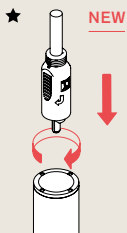

Sistema di montaggio / mounting system