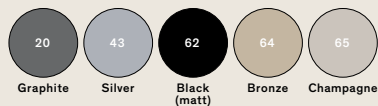

Furin: Suspension

cod: H1

Light Source	MID POWER LED
Power	3 Watt
Kelvin	2.700
Lumen	150
CRI	90

Class **A / A+ / A++**

Fascio lenti / Lens beam

Rosone / Ceiling roses (altre configurazioni su richiesta / other configurations on request)

Sistema di montaggio / mounting system

Catalogue

Satin Collection (upon request)

Your favourite Colour:

- RAL
- Pantone
- NCS