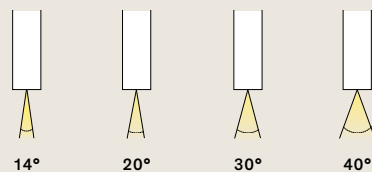

Furin: Suspension

cod: H1

Light Source	MID POWER LED
Power	3 Watt
Kelvin	2.700
Lumen	150
CRI	90

Class **A / A+ / A++**

Fascio lenti / Lens beam

Rosone / Ceiling roses (altre configurazioni su richiesta / other configurations on request)