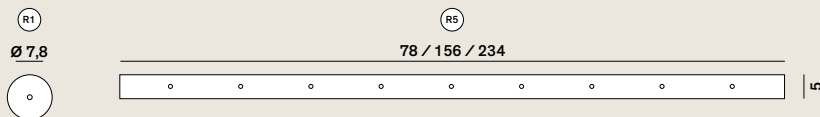

Furin: Suspension

cod: H1

Light Source	MID POWER LED
Power	3 Watt
Kelvin	2.700
Lumen	150
CRI	90

Class **A / A+ / A++**

Fascio lenti / Lens beam

Rosone / Ceiling roses (altre configurazioni su richiesta / other configurations on request)