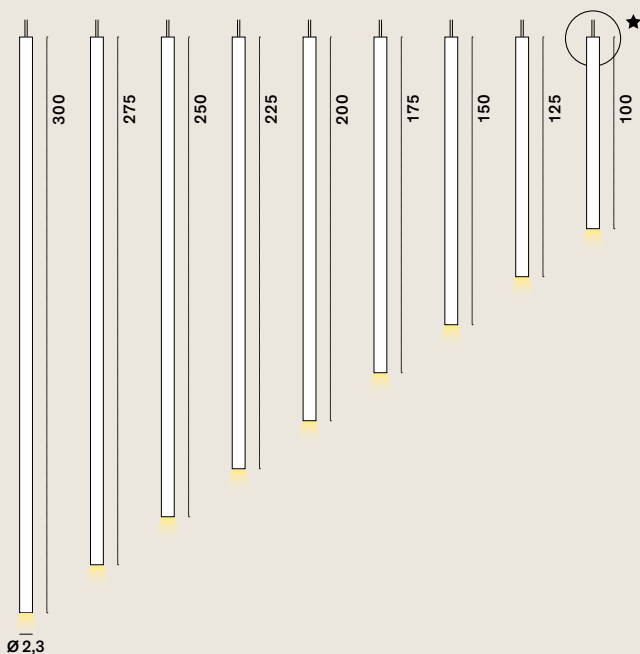

Furin: Suspension

cod: H1

Light Source	MID POWER LED
Power	3 Watt
Kelvin	2.700
Lumen	150
CRI	90

Class **A / A+ / A++**

Fascio lenti / Lens beam

Rosone / Ceiling roses (altre configurazioni su richiesta / other configurations on request)