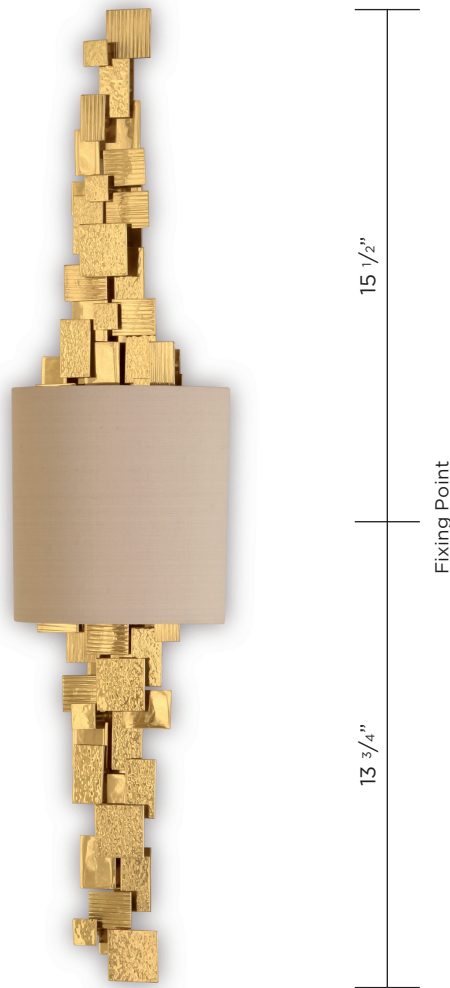

PORTA ROMANA

Brass with Putty silk shade

TWL88 LUCA WALL SCONCE

HEIGHT	29 1/4"	743mm	NET WEIGHT	4lb	1.8kg
WIDTH	5 1/4"	135mm	LAMPSHADE	6" Luca Semi Cylinder 6 1/2" x 3 1/4" x 7"	
WITH SHADE	6 1/2"	165mm	MAX WATTAGE	25W	
PROJECTION	3 1/2"	90mm	LAMPING VOLTAGE	One, Halogen T-4 G-9 Lamp 120 V	
BACKPLATE DIMENSIONS	H 6 1/4" (160mm) x W 4 1/2" (115mm)		INSTALLATION	Wall cavity required	
FINISHES	Brass		UL/CUL LISTED	ADA COMPLIANT	
CONSTRUCTED FROM	Brass				