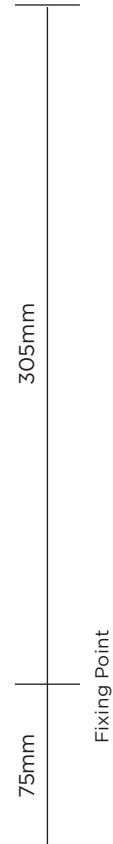

# PORTA ROMANA

1, Clear Crystal with Nickel with Putty silk shade

## TWL27S SMALL LARTIGUE WALL LIGHT

HEIGHT	300mm	11 3/4"	NET WEIGHT	0.9kg	2lb
WITH SHADE	465mm	18 1/4"	LAMPSHADE	7" Top Hat 7" x 7" x 8"	
WIDTH	50mm	2"	MAX WATTAGE	178mm x 178mm x 203mm 1 x 40W	
WITH SHADE	178mm	7"	LAMP	1 x SES (E14) Candle bulb	
PROJECTION	220mm	8 3/4"	VOLTAGE	220-240 V	
BACKPLATE DIMENSIONS					
H 155mm (6") x W 50mm (2")					
Technical data sheet available					

### FINISHES

1 Clear Crystal with Nickel/2 Burnt Silver/3 French Brass  
Alternative finishes available