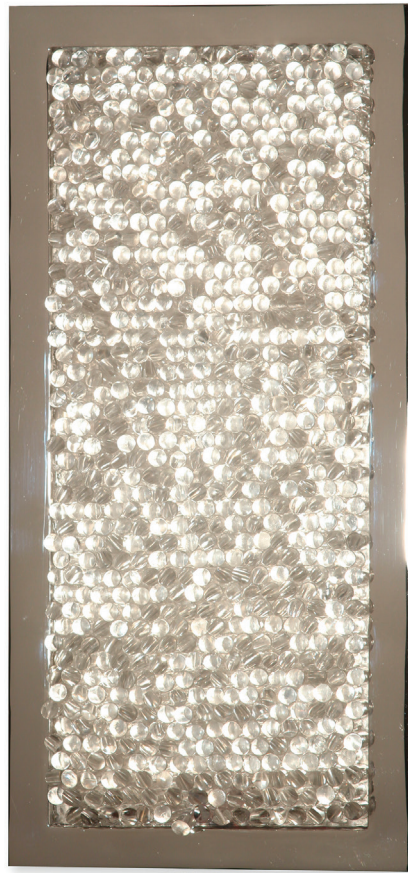

# PORTA ROMANA

Nickel

## TWL90 CHLOE WALL LIGHT

HEIGHT 375mm  
WIDTH 175mm  
PROJECTION 65mm

14 <sup>3</sup>/<sub>4</sub>"  
7"  
2 <sup>1</sup>/<sub>2</sub>"

NET WEIGHT

2.8kg

6 <sup>1</sup>/<sub>4</sub> lb

LAMP  
MAX WATTAGE

LED strips supplied fitted  
3.4W

FINISHES  
Perspex with Nickel

CONSTRUCTED FROM  
Patinated or nickel plated brass and perspex

© Porta Romana Limited

B-TWL90 - wiring as above