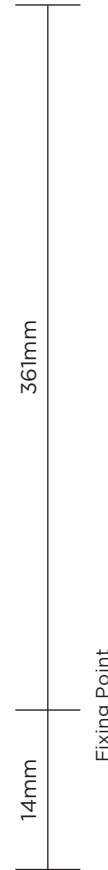

# PORTA ROMANA

Nickel

## TWL90 CHLOE WALL LIGHT

HEIGHT 375mm  
WIDTH 175mm  
PROJECTION 65mm

14 <sup>3</sup>/<sub>4</sub>"  
7"  
2 <sup>1</sup>/<sub>2</sub>"

NET WEIGHT

2.8kg

6 <sup>1</sup>/<sub>4</sub> lb

LAMP  
MAX WATTAGE

LED strips supplied fitted  
3.4W

BACKPLATE DIMENSIONS  
H 375mm (14 <sup>3</sup>/<sub>4</sub>" ) x W 175mm (7")

Technical data sheet available

VOLTAGE

24 V fitted with external  
driver, suitable for direct  
mains connection  
(220-240V)  
Unsuitable for dimmer system