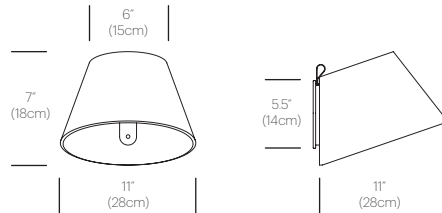

LIGHT CONTROL

Full range dim control 100%-10% (optical switch)

FEATURES

360° shade rotation
 Unlimited height adjustability
 Magnetic attachment

SPECIFICATIONS

Voltage: 120-240V 50-60Hz
 Power consumption: 5.5W
 Color temperature: 3000K
 Luminosity: 350 Lumens
 Luminaire efficacy: 64 Lumens/Watt
 Color Rendition Index: 90+ CRI
 50K Hour lifespan
 Cable length: 9' (274cm)
 1 year warranty
 Patent pending

CERTIFICATIONS

PACKAGING WEIGHT AND DIMENSIONS

Lana Wall SM:	2.65LBS	11.5" X 11.5" X 7.5"
	3KGS	29cm X 29cm X 19cm
Lana Wall LG:	3.05LBS	13" X 13" X 8.5"
	3KGS	33cm X 33cm X 21.5cm

NOTES

Custom requests can be considered on volume orders

SHADE FINISHES

BASE FINISHES

WHITE

DIMENSIONS

LANA WALL SM

LANA WALL LG