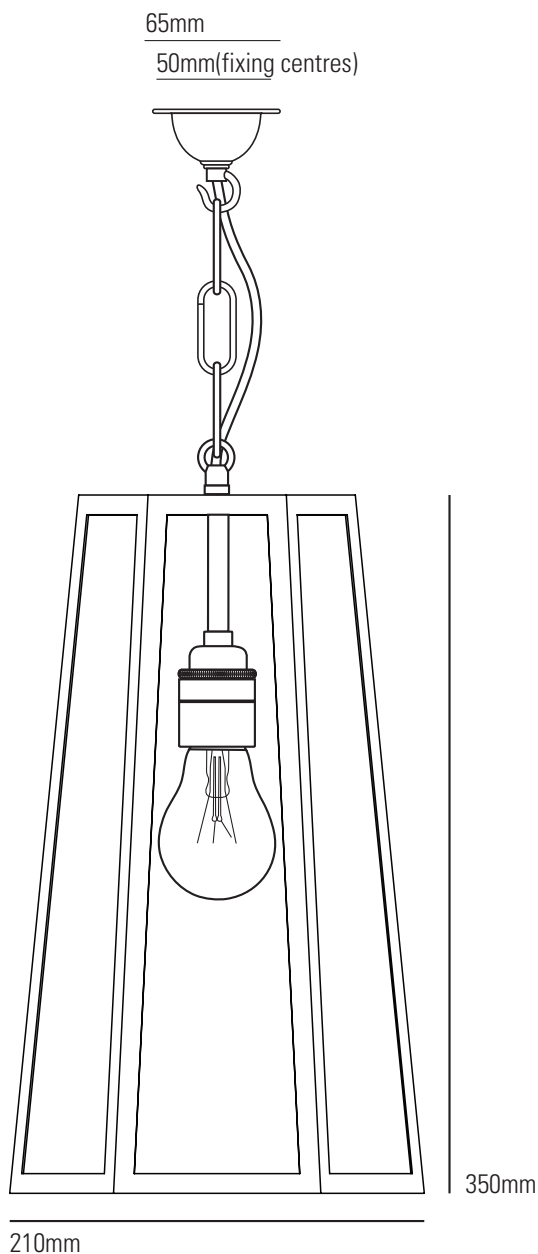

7651 Hex Pendant

Specifications

PRODUCT CODE: DP7651/BR/WE/CL

BULB CAP: E27

MAX WATTAGE: 60W

VOLTAGE: 230V (AC)

BULB TYPE: GLS

IP RATING: IP20

MATERIAL(S): BRASS, GLASS

AVAILABLE FINISH: WEATHERED BRASS
WITH CLEAR GLASS

CABLE COLOUR: BLACK SILICONE

CABLE LENGTH: 180CM

CHAIN LENGTH: 150CM