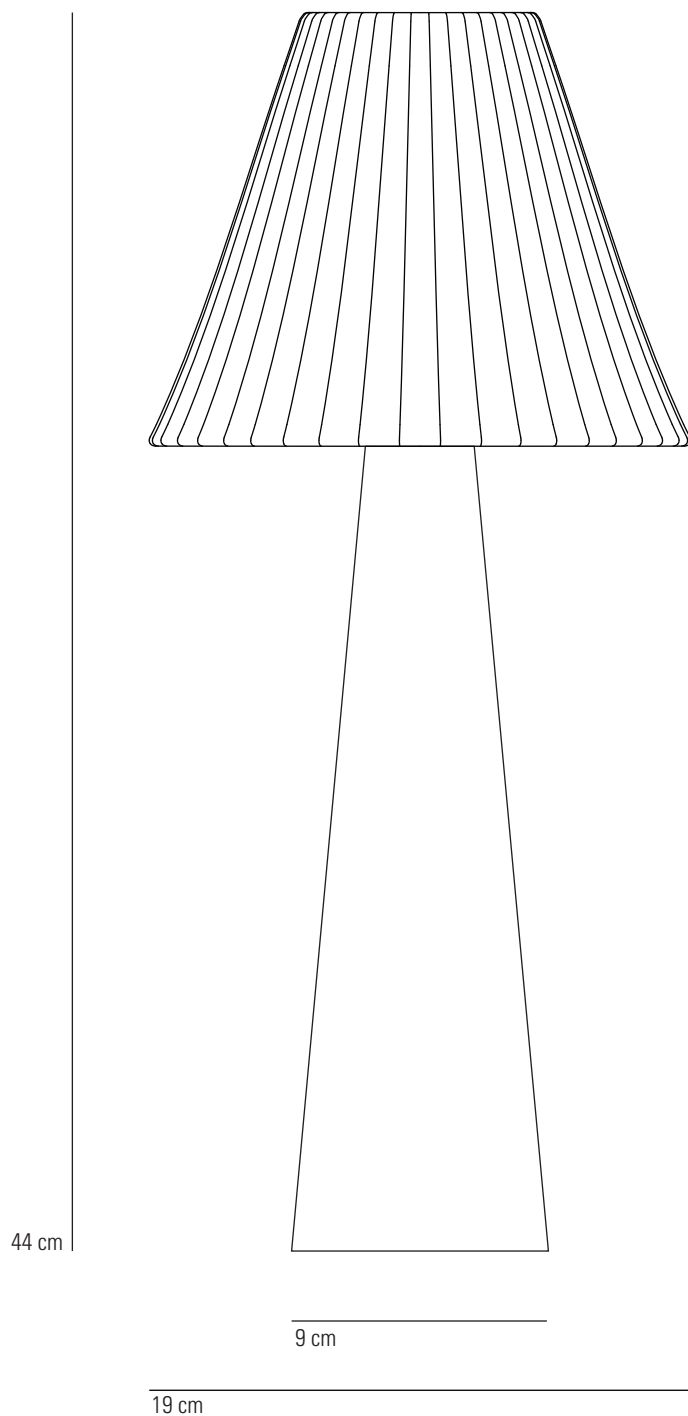

# CECIL CONE TABLE

SPECIFICATION	Finish	Product Code	Bulb Cap	Max Wattage	Bulb Type
Cecil Cone, Cherry	Cherry wood base / bone china shade	FT 555 C	E 27	60	GLS
Cecil Cone, Walnut	Walnut wood base / bone china shade	FT 555 W	E 27	60	GLS
Cecil Cone, Oak	Oak wood base / bone china shade	FT 555 O	E 27	60	GLS

This product is available for specific markets. CFL compatible.  
Cable length 200cm, bespoke cable lengths are available on request.