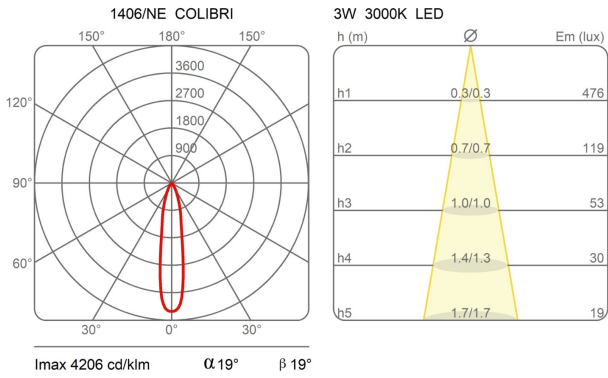

Dimensions

Width:	-
Height:	-
Length:	-
Depth:	16
Diameter:	2,5 cm

Hole Diameter:	-
Hole Depth:	-
Net weight:	0,2 Kg

Light Source

Watt:	3W
Lumen:	250 lm
Light Source:	led
CRI:	>80
duration:	50000
CCT:	3000K
Energy degree:	A++

Device Specifications

Type of emission:	direct	Power cable length:	-	Driver:	not included
Power:	3W	Steel cable length:	-	Power supply assembly:	external
Light output:	162lm	Glow Wire Test:	-	Power supply:	electronic power supply
Beam angle:	30°	Impact Resistance:	-	Type of dimming:	-
				Voltage:	230V

Electronic power
supply 25W

technical drawing

Dimensions

Width: -
Height: -
Length: -
Depth: 16
Diameter: 2,5 cm

Hole Diameter: -
Hole Depth: -
Net weight: 0,2 Kg

photometrics data

colibrì 1406/NE
design emiliana martinelli, 2009