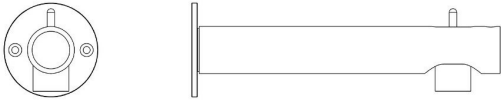

Dimensions

Width:	-
Height:	-
Length:	-
Depth:	16
Diameter:	2,5 cm

Hole Diameter:	-
Hole Depth:	-
Net weight:	0,2 Kg

Light Source

Watt:	3W
Lumen:	250 lm
Light Source:	led
CRI:	>80
duration:	50000
CCT:	3000K
Energy degree:	A++

Device Specifications

Type of emission:	direct	Power cable length:	-	Driver:	not included
Power:	3W	Steel cable length:	-	Power supply assembly:	external
Light output:	162lm	Glow Wire Test:	-	Power supply:	electronic power supply
Beam angle:	30°	Impact Resistance:	-	Type of dimming:	-
				Voltage:	230V

Electronic power
supply 25W

technical drawing

Dimensions

Width: -
Height: -
Length: -
Depth: 16
Diameter: 2,5 cm

Hole Diameter: -
Hole Depth: -
Net weight: 0,2 Kg

photometrics data

colibrì 1406/NE
design emiliana martinelli, 2009