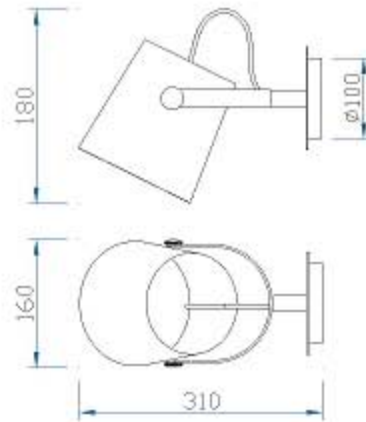

Mantra M4924 Nordica Wall Lamp White Shade 1 Light E27 Matt White Beech Ivory White Shade

Mantra M4924 Nordica Wall Lamp White Shade 1 Light E27 Matt White Beech Ivory White Shade

A single wall light complete with white shade. Matching fittings are available.^{3le}

Mantra M4924 Nordica Wall Lamp White Shade 1 Light E27 Matt White Beech Ivory White Shade

Nordica is a sleek and versatile range, a collection that is perfectly balanced by its combination of translucent shades, metal hardware and a natural wood structure. The Scandinavian influence can be seen in its minimalistic design, making it transferable across different decor schemes. The design and choice of colour between black and white is timeless. Every detail has been considered in this design and a complimenting braided cable enhances the products design identity even further.

Specifications

- Width: 160mm
- Height: 180mm
- Projection: 310mm
- Colour Finish: Matt White
- Weight: 0.76kg
- No of Lights: 1
- Lamp Source: E27
- Recommended Lamp: LED/Halogen (GLS)
- Max Watts: 23W
- Lamps Included: No
- Switched: Not Switched
- Dimmable: Yes - Dimmable Lamps Required
- IP Rating: IP20