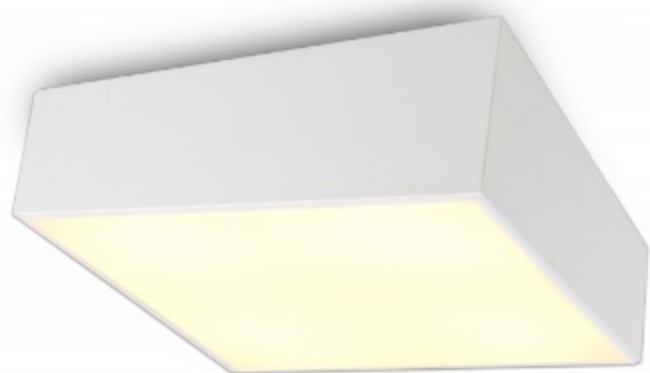

# Mantra Mini Ceiling 60cm Square 8xE27 White

**Reference** 6160

Mantra Mini Ceiling 60cm Square 8xE27 White

## DESCRIPTION

Mini offers a range of products of minimalist style that offer an impressive lighting effect. These functional and aesthetic ceiling wall lights are available in circular and diamond shapes engineered from aluminium and acrylic diffusers. This offers versatility in design whilst maintaining a similar lighting effect. Each item has an IP44 rating making them practical for use in bathrooms and outdoors. Both shapes are available in either a matt white or silver finish. The simplicity of this range means Mini can be used for an extensive amount of applications and provide endless lighting solutions.