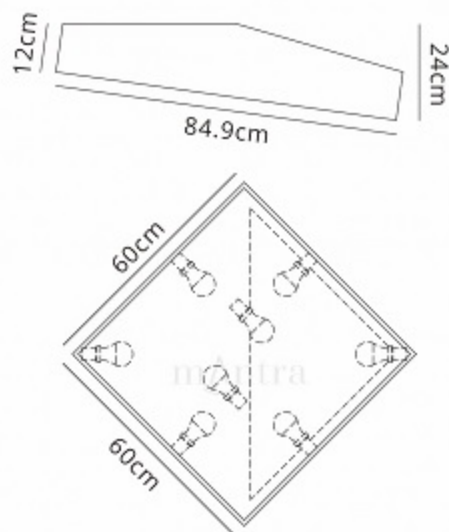

# Mantra Mini Ceiling 60cm Square 8xE27 White

**Reference** 6160

Mantra Mini Ceiling 60cm Square 8xE27 White

## DESCRIPTION

Mini offers a range of products of minimalist style that offer an impressive lighting effect. These functional and aesthetic ceiling wall lights are available in circular and diamond shapes engineered from aluminium and acrylic diffusers. This offers versatility in design whilst maintaining a similar lighting effect. Each item has an IP44 rating making them practical for use in bathrooms and outdoors. Both shapes are available in either a matt white or silver finish. The simplicity of this range means Mini can be used for an extensive amount of applications and provide endless lighting solutions.

### Data sheet

IP Protection	20
Safety Class	I - Earth Connection Required
Bulb Screw	E27
No. Of Bulbs	8 (Not Included)
Recommended Bulb	LED
Size (Mm)	600x600x240
Use	Indoor
Installation	Surface