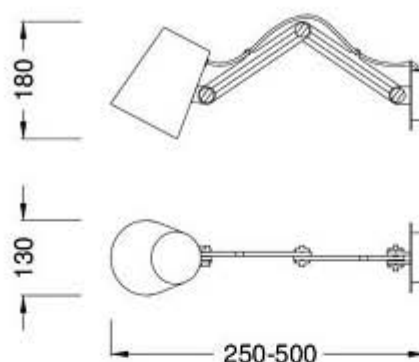

Looker 3773

LOOKER is an exceptional study lamp; it can be easily adjusted in the position which pleases you most. Designed by Santiago Sevillano, it provides a light that accompanies us; its cosy safe presence will make your home a special place. Refreshingly young with a design that combines metal with touches of colour, it evokes a Nordic setting with its wood finish, perfectly adapted for study areas or to provide a bright presence as a decorative point. It houses low energy light (E27).

LOOKER has arrived.

KEY FACTS

Product: Looker 3773
Family: Looker
Manufacturer: MANTRA >
Designer: Santiago Sevillano >
Order number: 3773
Country: Spain
Launched: 2013

PRODUCT DESCRIPTION

E27 1x15W - 220/240V
 130 x 180 x 250-500 mm