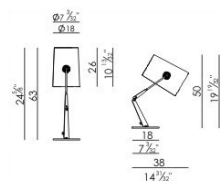

## FORK TAVOLO

DESIGN DIESEL /2009

The Fork lampshade is inspired by casual fashion, by campsite tents and by an informal, playful and dynamic lifestyle. The stitching on the fabric has been created like that on jeans and the rings are not merely decorative, but respond to practical needs with simplicity and immediacy. The light inside reveals a patchwork structure and the texture of the canvas, a little like when you turn on a light inside a tent. The lampshade is extremely flexible and can be oriented 360°. Its stand is also very mobile, thanks to its joints: this means you can change the direction of the light as you please, play with the lamp and have fun continually finding new positions for it. We see all of Fork's dynamism carried forward to the new hanging versions too, available in both large and small versions. The warm light of Fork is perfect for the home, but is also ideal for public spaces where a relaxing atmosphere is desired.