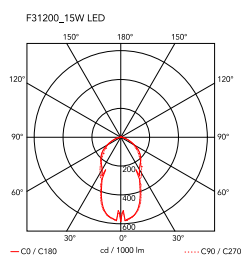

Mounting	Floor
Environment	Indoor
Weight	0.8 Kg
Light sources available	196 x TOP LED 15W 665lm 2700K CRI 85 [i]
Emergency	Without
Voltage	100-240/24V
Power	15W
Battery	No
Supply included	No

Materials Aluminum, Polycarbonate

Colors

- F3120030 - Anodized Black
- F3120054 - Anodized Aluminium
- **F3120046** - Anodized Bronze

Certificate