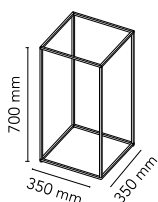

Mounting	Floor
Environment	Indoor
Weight	0.8 Kg
Light sources available	196 x TOP LED 15W 665lm 2700K CRI 85 [i]
Emergency	Without
Voltage	100-240/24V
Power	15W
Battery	No
Supply included	No

Materials Aluminum, Polycarbonate

Colors

- F3120030 - Anodized Black
- F3120054 - Anodized Aluminium
- **F3120046** - Anodized Bronze

Certificate