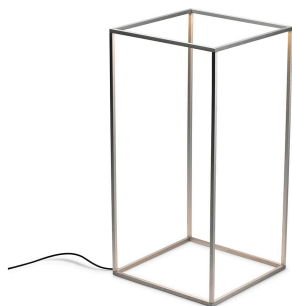

## Ipnos

by Nicoletta Rossi and Guido Bianchi , 2014

Floor lamp providing diffused light. Extruded aluminium frame 10x10x1 gratiné and anodized in various finishes. Led on the top edges incorporated in the extrusions and protected by transparent PC diffusers. Driver on plug, dimmable switch on chord.

Mounting	Floor
Environment	Indoor
Weight	0.8 Kg
Light sources available	196 x TOP LED 15W 665lm 2700K CRI 85 [i]
Emergency	Without
Voltage	100-240/24V
Power	15W
Battery	No
Supply included	No

Materials Aluminum, Polycarbonate

### Ipnos Top Plate

It's a transparent methacrylate diffuser, designed to be placed on the top of the fitting with the possibility to bear up to 5 kg. The Top Plate is adaptable for Ipnos both indoor and outdoor version.