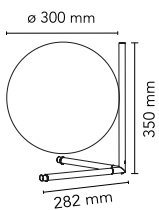

IC Lights Table 2

by Michael Anastassiades , 2014

Table lamp providing diffused light. Frame in brass, brushed and transparent varnished or chrome steel. Blown glass opal diffuser. Dimmer on the power chord.

Mounting	Table
Environment	Indoor
Weight	3.6 Kg
Light sources available	1 x RF26259 LED 17W E27 2700K [e] 1900lm Dimmable 1 x RF26258 LED 17W E27 3000K [e] 2000lm Dimmable 1 x RF28665 LED 15W E27 2700K [e] 2000lm Dimmable 1 x RF28666 LED 15W E27 3000K [e] 2000lm Dimmable