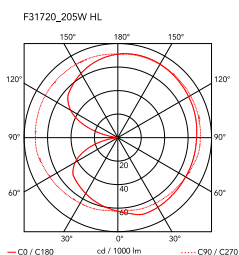

IC Lights Table 2

by Michael Anastassiades , 2014

Table lamp providing diffused light. Frame in brass, brushed and transparent varnished or chrome steel. Blown glass opal diffuser. Dimmer on the power chord.