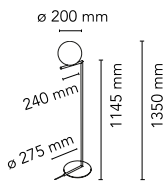

IC Lights Floor 1

by Michael Anastassiades , 2014

Floor lamp providing diffused light. Frame in brass, brushed and transparent varnished or chrome steel. Blown glass opal diffuser. Dimmer on the power chord.

Mounting	Floor
Environment	Indoor
Weight	5.0 Kg
Light sources available	1 x RF26565 LED 8W E14 700lm 3000K [e] Dimmable 1 x RF26261 LED 10W E14 800lm 2700K [e] Dimmable 1 x RF26260 LED 10W E14 900lm 3000K [e] Dimmable 1 x RF30263 LED 8W E14 900lm 2700K [e] Dimmable