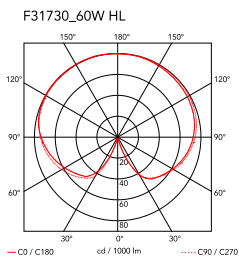

IC Lights Floor 1

by Michael Anastassiades , 2014

Floor lamp providing diffused light. Frame in brass, brushed and transparent varnished or chrome steel. Blown glass opal diffuser. Dimmer on the power chord.