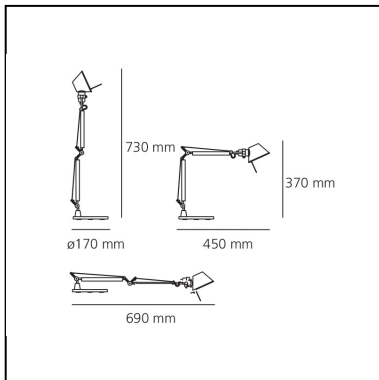

Tolomeo Micro Table - Black - Body Lamp + Base

Michele De Lucchi
Giancarlo Fassina

IP20    

LUMINAIRE

- Watt: **40W**
- Voltage: **220V-240V**
- Delivered lumens output: **244lm**
- Efficiency: **57%**
- Efficacy: **6.1lm/W**
- CRI: **100**

Notes

Interchangeable support: table base, clamp, desk fixed support and twin support that allows two independent lamp units to be fitted. Possibility to mount LED source on E14 Socket

DESCRIPTION

Base and cantilevered arms in polished aluminium; diffuser in matt anodised black aluminium; joints and supports in polished aluminium. System of spring balancing. The code is referred to the body lamp only

PRODUCT CODE: A011830

FEATURES

- Article Code: **A011830**
- Colour: **Black**
- Installation: **Table**
- Material: **Aluminium, steel**
- Series: **Design Collection**
- design by: **Michele De Lucchi, Giancarlo Fassina**

DIMENSIONS

- Length: **cm 45**
- Height: **cm 37**
- Base Diameter: **cm 17**
- Max Extension Height: **cm 73**
- Max Extension Length: **cm 69**

NOT INCLUDED SOURCES

- Category: **HALO**
- Number: **1**
- Lbs: **Qt26**
- Watt: **46W**
- Socket: **E14**
- Color Rendering: **1a**
- Color temperature (K): **3000K**