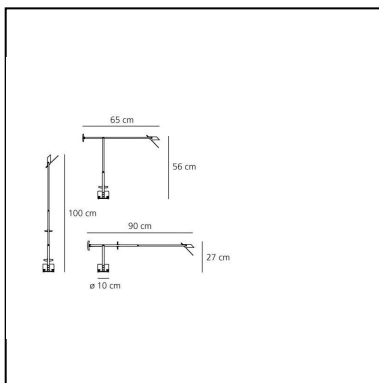

Tizio 35

Richard Sapper

IP20     

LUMINAIRE

- Transformer availability: **Integrated**
- Watt: **35W**
- Voltage: **220V-240V**
- Delivered lumens output: **411lm**
- CCT: **3000K**
- Efficiency: **48%**
- Efficacy: **11.73lm/W**
- CRI: **100**

DIMENSIONS

- Length: **cm 65**
- Height: **cm 56**
- Base Diameter: **cm 10**
- Max Extension Height: **cm 100**
- Max Extension Length: **cm 90**
- Impact Resistance: **N/D**
- Glow Wire Test: **N/D°**