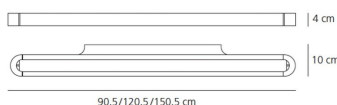

#### DESCRIPTION:

Body in painted aluminium; die-cast aluminium endpieces.

Lamp included. Dimensions: available in three lengths according to the power of the light source: 90,5 cm (39W), 120,5 cm (54W), 150,5 cm (80W). 39W and 54W versions are available also with double light source in two lengths: 179,5 cm, 239,5 cm.

#### DIMENSIONS

#### DIMENSIONS

Length:	cm 90
Width:	cm 10
Height:	cm 4
Impact Resistance:	N/D
Glow Wire Test:	750°C