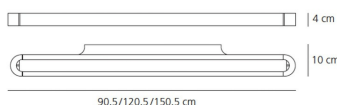

Lamp included. Dimensions: available in three lengths according to the power of the light source: 90,5 cm (39W), 120,5 cm (54W), 150,5 cm (80W). 39W and 54W versions are available also with double light source in two lengths: 179,5 cm, 239,5 cm.

DIMENSIONS

OPTICS

Emission:	Direct/indirect
-----------	-----------------

COLOUR

DIMENSIONS

Length:	cm 150
Width:	cm 10
Height:	cm 4
Impact Resistance:	N/D
Glow Wire Test:	750°C

LAMPS INCLUDED

Category:	FLUO
Number:	1
Lbs:	T16
Watt:	80W
Socket:	G5
Type:	FDH-80
Luminous Flux (lm):	6150lm
Colour Rendering:	85
Colour temperature (K):	3000K