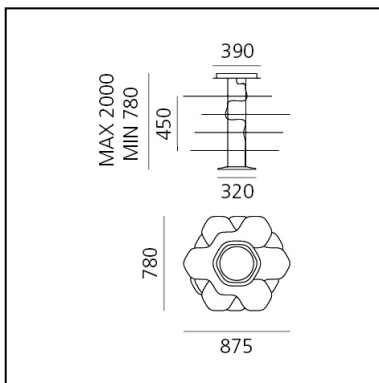

Space Cloud

Ross Lovegrove

IP20  Dimmerable: 

LUMINAIRE

- Watt: **43W**
- Delivered lumens output: **1444lm**
- CCT: **3000K**
- Efficiency: **36%**
- Efficacy: **33.57lm/W**
- CRI: **90**
- Dimmable Typology: **Push**

DESCRIPTION

Suspension lamp "SPACE CLOUD" is a highly modular suspension lighting system with a great potential for creating large density installations. It can be configured in vertical or horizontal layers as light capturing surfaces that allow light to both reflect and be absorbed through each sheets spatially designed hexagonal hole matrix. Its lightweight and made from 100% aluminium that has been anodized so that the colour/surface treatment is an integral part of its physicality as in Space technology. Its concept has been inspired by NASA's photos from space of the Earth and the incredible quality of light one perceives as the colour of the Earth itself influences with warmth and crystal clarity of the sun's rays.

PRODUCT CODE: SCENARIOS

FEATURES

- Article Code: - - -
- Colour: **Aluminium**
- Installation: **Suspension**
- Material: **Aluminium**
- Series: **Scenarios**
- design by: **Ross Lovegrove**

DIMENSIONS

- Base Diameter: **cm 31.4**
- Max Height from ceiling: **cm 200**

SOURCES INCLUDED

- Category: **Led**
- Number: **1**
- Watt: **39W**
- Delivered lumens output: **4230lm**
- Color temperature (K): **3000K**
- CRI: **90**
- Color Tolerance: **MacAdam 2SDCM**