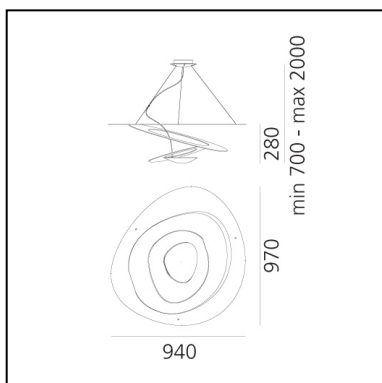

Pirce Suspension - White

Giuseppe Maurizio Scutellà

IP 20    Dimmerable:  

LUMINAIRE

- Watt: **330W**
- Voltage: **220V-240V**
- Delivered lumens output: **4087lm**
- CCT: **3000K**
- Efficiency: **71%**
- Efficacy: **12.38lm/W**
- CRI: **100**

PRODUCT CODE: 1239010A

FEATURES

- Article Code: **1239010A**
- Colour: **White**
- Installation: **Suspension**
- Material: **Aluminum**
- Series: **Design Collection**
- Environment: **Indoor**
- Area contract: **Residential**
- Emission: **Indirect**
- design by: **Giuseppe Maurizio Scutellà**

DIMENSIONS

- Length: **cm 94**
- Width: **cm 97**
- Height: **cm 28**
- Max Height from ceiling: **cm 200**
- Glow Wire Test: **650°**

NOT INCLUDED SOURCES

- Category: **HALO**
- Number: **1**
- Lbs: **R7s**
- Watt: **330W**
- Color temperature (K): **2950K**
- Class: **A**