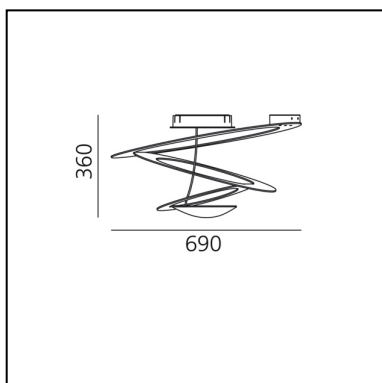

LUMINAIRE

- Watt: **44W**
- Voltage: **220V-240V**
- Delivered lumens output: **3313lm**
- CCT: **3000K**
- Efficiency: **82%**
- Efficacy: **75.3lm/W**
- CRI: **90**
- Dimmable Typology: **Push**

DESCRIPTION

Pirce's award-winning design is one of Artemide's top sellers. Originally released in halogen, its light source has been reimagined to incorporate a high quality, energy-efficient LED light source.

Pirce is not only an elegant light source, it is an alluring decoration with a strong sense of presence turned on or off. Its slim disc merges softly into flowing twirls that spiral downwards to create alluring lighting effects.

PRODUCT CODE: 1255120A

FEATURES

- Article Code: **1255120A**
- Colour: **Gold**
- Installation: **Ceiling**
- Material: **Aluminum**
- Series: **Design Collection**
- Environment: **Indoor**
- Area contract: **Residential**
- Emission: **Indirect**
- design by: **Giuseppe Maurizio Scutellà**

DIMENSIONS

- Height: **cm 36**
- Diameter: **cm 67**
- Glow Wire Test: **650°**

SOURCES INCLUDED

- Category: **Led**
- Number: **1**
- Watt: **44W**
- Delivered lumens output: **4230lm**
- Color temperature (K): **3000K**
- CRI: **90**
- Color Tolerance: **MacAdam 2SDCM**