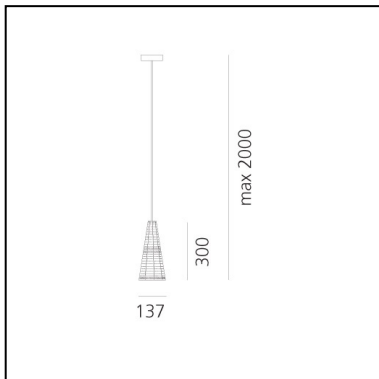

Null Vector Alfa - Red

Carlotta de Bevilacqua
Laura Pessoni

IP20  Dimmerable: 

LUMINAIRE

- Watt: **6W**
- Voltage: **230V**
- Delivered lumens output: **390lm**
- CCT: **3000K**
- Efficacy: **55,7lm/W**

DESCRIPTION

Null Vector conveys full synthesis between optical and mechanical performance. The whole frame is generated from the progressive expansion of an individual perforating and shearing mould. This matrix has a perforated pattern that performs three functions: luminous, perceptive, and mechanical. While on one hand it originates from a carefully studied calculation of light emission in space, translated into a graphic element that supports the experienced perception, on the other it is a result of surpassing the limits posed by the material processing technology. From the matrix to the individual element that, disassembled or reassembled in turn, generates paradoxically countless systems, yet simple and easy to understand. The low-voltage LED optical system, also with progressive powers and flows, forms a solid block with the body by means of three 120° transparent pins that allow free light flow and grow gradually in size according to the appliance's dimension. The multi-faceted frame generates a magic light effect evoking the product's simplicity and lightness. On request, greater light diffusion and homogeneity can be obtained by means of a glazed diffuser.

DIMENSIONS

- Length: **cm 13.7**
- Height: **cm 30**
- Depth: **cm 13.7**
- Max Height from ceiling: **cm 114**
- Glow Wire Test: **750°C**

SOURCES NOT INCLUDED

- Category: **LED RETROFIT**
- Number: **1**
- Watt: **6W**
- Socket: **E14**
- Color temperature (K): **3000K**