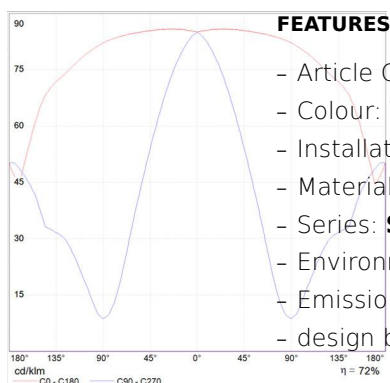

IP20     

PRODUCT CODE: SCENARIOS

FEATURES

- Article Code: - - -
- Colour: **White**
- Installation: **Suspension**
- Material: **Blown glass, steel**
- Series: **Scenarios**
- Environment: **Indoor**
- Emission: **Diffused**
- design by: **Michele De Lucchi**

DIMENSIONS

- Length: **cm 173**
- Width: **cm 38.5**
- Height: **cm 86**
- Max Height from ceiling: **cm 200**

INCLUDED SOURCES

- Category: **FLUO**
- Number: **2**
- Lbs: **T5**
- Watt: **80W**
- Socket: **G5**
- Color Rendering: **1b**
- Color temperature (K): **3000K**

LUMINAIRE

- Power Supply: **Electronic**
- Watt: **160W**
- Voltage: **230V-240V**
- Delivered lumens output: **8842lm**
- CCT: **3000K**
- Efficiency: **72%**
- Efficacy: **55lm/W**
- CRI: **80**

Notes