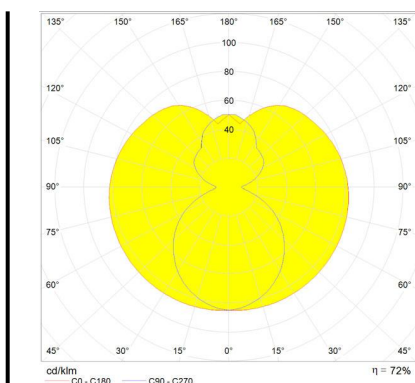

Noto suspension undimmable

Michele De Lucchi

DESCRIPTION

Suspension lamp. The dragon, a symbol of eternity and power in the Chinese tradition, is transformed from paper into glass and light. Six movable cylinders form a lamp with great impact and a strong personality. Steel structure; opal blown glass diffuser.

IP20     

PRODUCT CODE: SCENARIOS

FEATURES

- Article Code: - - -
- Colour: **White**
- Installation: **Suspension**
- Material: **Blown glass, steel**
- Series: **Scenarios**
- Environment: **Indoor**
- Emission: **Diffused**
- design by: **Michele De Lucchi**

DIMENSIONS

- Length: **cm 173**
- Width: **cm 38.5**
- Height: **cm 86**
- Max Height from ceiling: **cm 200**

INCLUDED SOURCES

- Category: **FLUO**
- Number: **2**
- Lbs: **T5**
- Watt: **80W**
- Socket: **G5**
- Color Rendering: **1b**
- Color temperature (K): **3000K**

LUMINAIRE

- Power Supply: **Electronic**
- Watt: **160W**
- Voltage: **230V-240V**
- Delivered lumens output: **8842lm**
- CCT: **3000K**
- Efficiency: **72%**
- Efficacy: **55lm/W**
- CRI: **80**

Notes