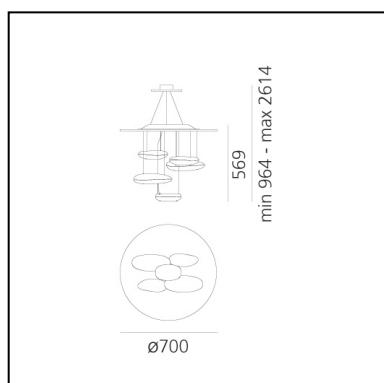

Mercury Mini Suspension LED 3000K

Ross Lovegrove

IP20     Dimmerable: +  -

LUMINAIRE

- Watt: **29W**
- Voltage: **220V-240V**
- Delivered lumens output: **1547lm**
- CCT: **3000K**
- Efficiency: **54%**
- Efficacy: **53.34lm/W**
- CRI: **90**
- Dimmable Typology: **Push**

DESCRIPTION

Range extension of Mercury series, in smaller dimension. "A ceiling fixture that places a floating assembly of large pebbles below a simple modern disc. These in turn reflect each other bouncing light between their taugth bio - morphic surfaces and reflecting the environment around them. During the day the piece acts as a sculptural object reflecting the dynamics of natural light and the movement of people around them." Materials: structure in brushed stainless steel and painted aluminum. Light fixtures in chromed aluminium. Hanging in chromed plastic.

PRODUCT CODE: 1477110A

FEATURES

- Article Code: **1477110A**
- Colour: **Polished chrome**
- Installation: **Suspension**
- Material: **Aluminium, ABS, steel**
- Series: **Design Collection, Hydro**
- Environment: **Indoor**
- Area contract: **Hospitality, Office, Residential**
- Emission: **Indirect**
- design by: **Ross Lovegrove**

DIMENSIONS

- Height: **cm 56.2**
- Diameter: **cm 70**
- Max Height from ceiling: **cm 200**

SOURCES INCLUDED

- Category: **Led**
- Number: **1**
- Watt: **29W**
- Delivered lumens output: **4230lm**
- Color temperature (K): **3000K**
- CRI: **90**
- Color Tolerance: **MacAdam 2SDCM**