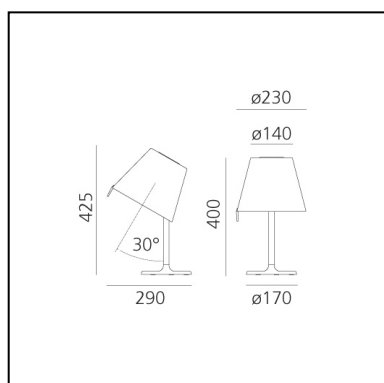

LUMINAIRE

- Watt: **42W**
- Voltage: **220V-240V**
- Delivered lumens output: **468lm**
- CCT: **2800K**
- Efficiency: **74%**
- Efficacy: **11.14lm/W**
- CRI: **100**

Notes

Adjustable diffuser into two positions.

DESCRIPTION

Base in painted zamac; painted aluminium stem; diffuser in silk satin fabric on a plastic frame.

PRODUCT CODE: 0710020A

FEATURES

- Article Code: **0710020A**
- Colour: **Ecrù**
- Installation: **Table**
- Material: **Aluminium, zamak, silk satin fabric and technopolymer**
- Series: **Design Collection**
- Environment: **Indoor**
- Area contract: **Hospitality, Residential**
- Emission: **Diffused And Direct, indirect**
- design by: **Adrien Gardère**

DIMENSIONS

- Height: **cm 40**
- Diameter: **cm 23**
- Base Diameter: **cm 17**
- Max Extension Height: **cm 42.5**
- Inclination: **cm 30**
- Impact Resistance: **N/D**
- Glow Wire Test: **650°**

NOT INCLUDED SOURCES

- Category: **HALO**
- Number: **1**
- Lbs: **Qt26**
- Watt: **46W**
- Socket: **E14**
- Color Rendering: **1a**
- Color temperature (K): **2800K**